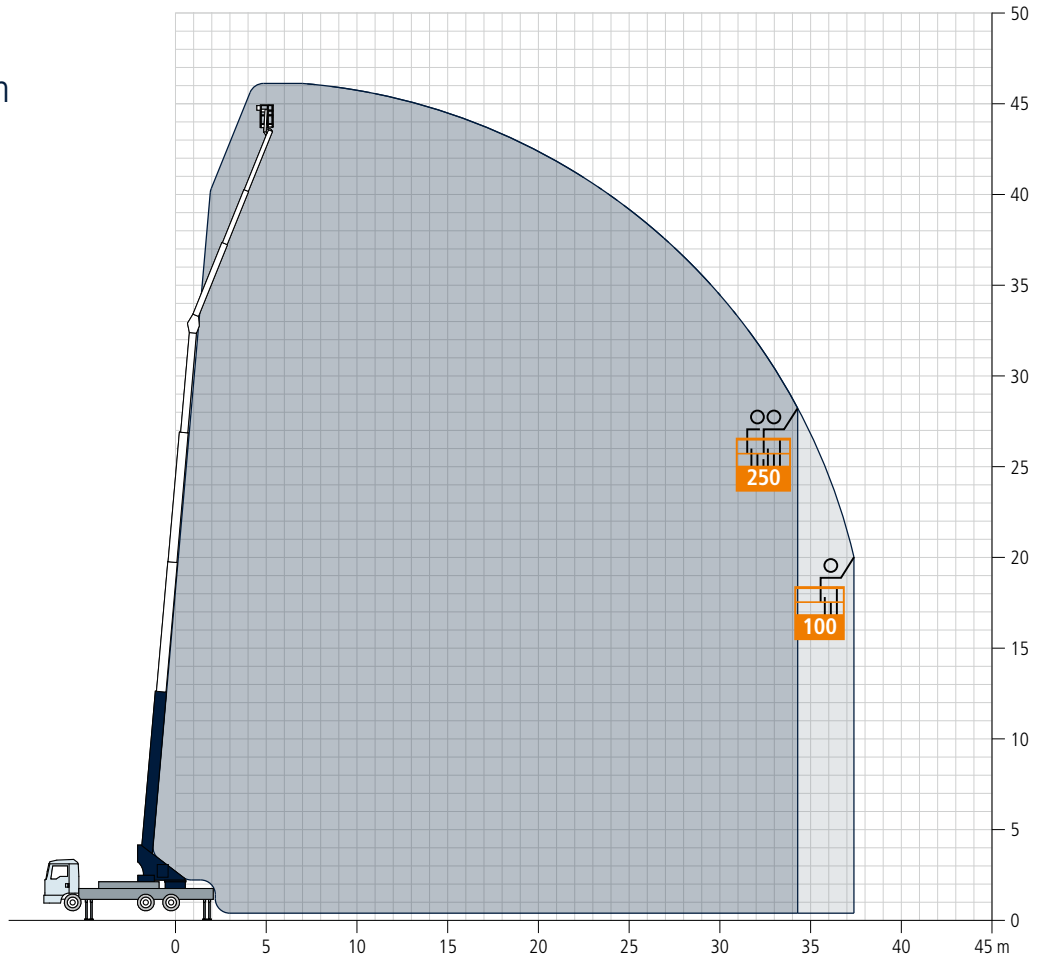

Truck Crane AK 46/6000

Technical Data

Permissible gross vehicle weight (t)	18 / 26
Max. payload (kg)	3.000 (optional 6.000)
Max. extension length (m)	44,0 (optional 46,0)
Working height up to boom (m)	33,8
Boom extendable (m)	5,3 / 8,1 / 11,0
Boom payload (kg)	3.000 / 1.500 / 800 / (400)
Main mast angle (degrees)	85
Boom angle (degrees)	162
Pivoting range (degrees)	+/- 310
Hook speed (m/min)	45
Range for crane operation at 250 kg (m)	38,0 (39,0)
Range for crane operation at 500 kg (m)	34,5
Range for crane operation at 1 t (m)	26,0
Range for crane operation at 2 t (m)	17,7
Range for crane operation at 4 t (m)	11,0
Range for crane operation at 6 t (m)	8,0
Range for crane operation at 12 t (m)	-
Range for platform operation with rotatable basket (m)	33,1 at 250 kg 35,3 at 100 kg
Range for platform operation with hooped basket (m)	34,3 at 250 kg 37,4 at 100 kg
Working height with rotatable basket max. (m)	43,3
Working height with hooped basket max. (m)	46,0

All rights reserved for changes.

We recommend the AK 46/6000 for all those that want to playfully reach the rear side of roofs or buildings. It has a comparatively low body weight and is mounted on an 18 or 26 t truck, lifting a maximum of 6 t. On the jobsite this crane reaches up to 39 m of radius with 250 kg load and still 26m with a load of 1.000 kg on the hook- both in an almost circular radius. Upon request this crane can be fitted with a double fully hydraulic extendible fly jib.

Camera technology is also available as an option. It transmits a live image from the top of the boom to the colour display of the remote control. Thanks to its compact design, its convenient driving characteristics as well as its surpassing manoeuvrability, the AK 46/6000 can also be set-up and used in tight spaces.

Böcker
MY WAY TO THE TOP

Working range crane operation

All weights are in kg.
Measurements can fluctuate slightly.

Working range
platform operation

Boom

All weights are in kg.
Measurements can fluctuate slightly.