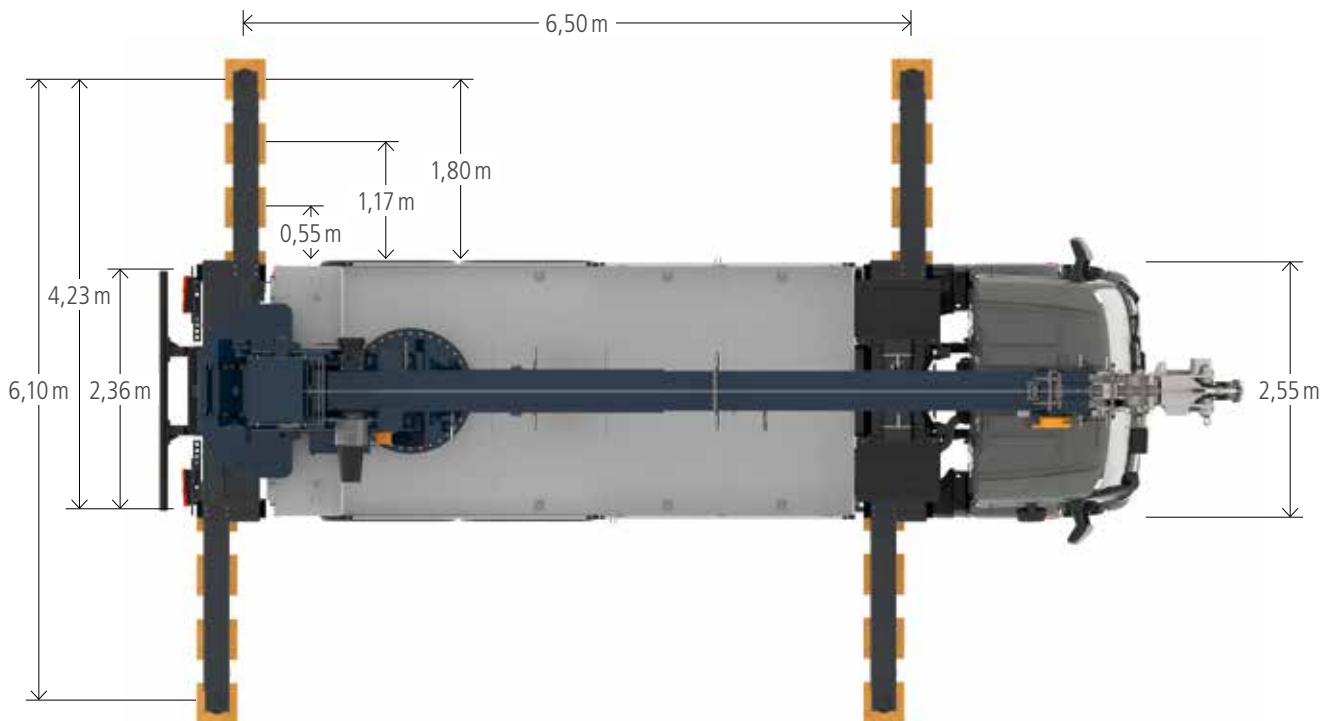

Dimensions

Böcker

www.boecker.de

Boecker UK Limited

Grazebrook Industrial Park
Dudley · Hulbert Drive
West Midlands UK-DY2 0XW

Fon +44 (0)77 20942491
info@boecker.co.uk