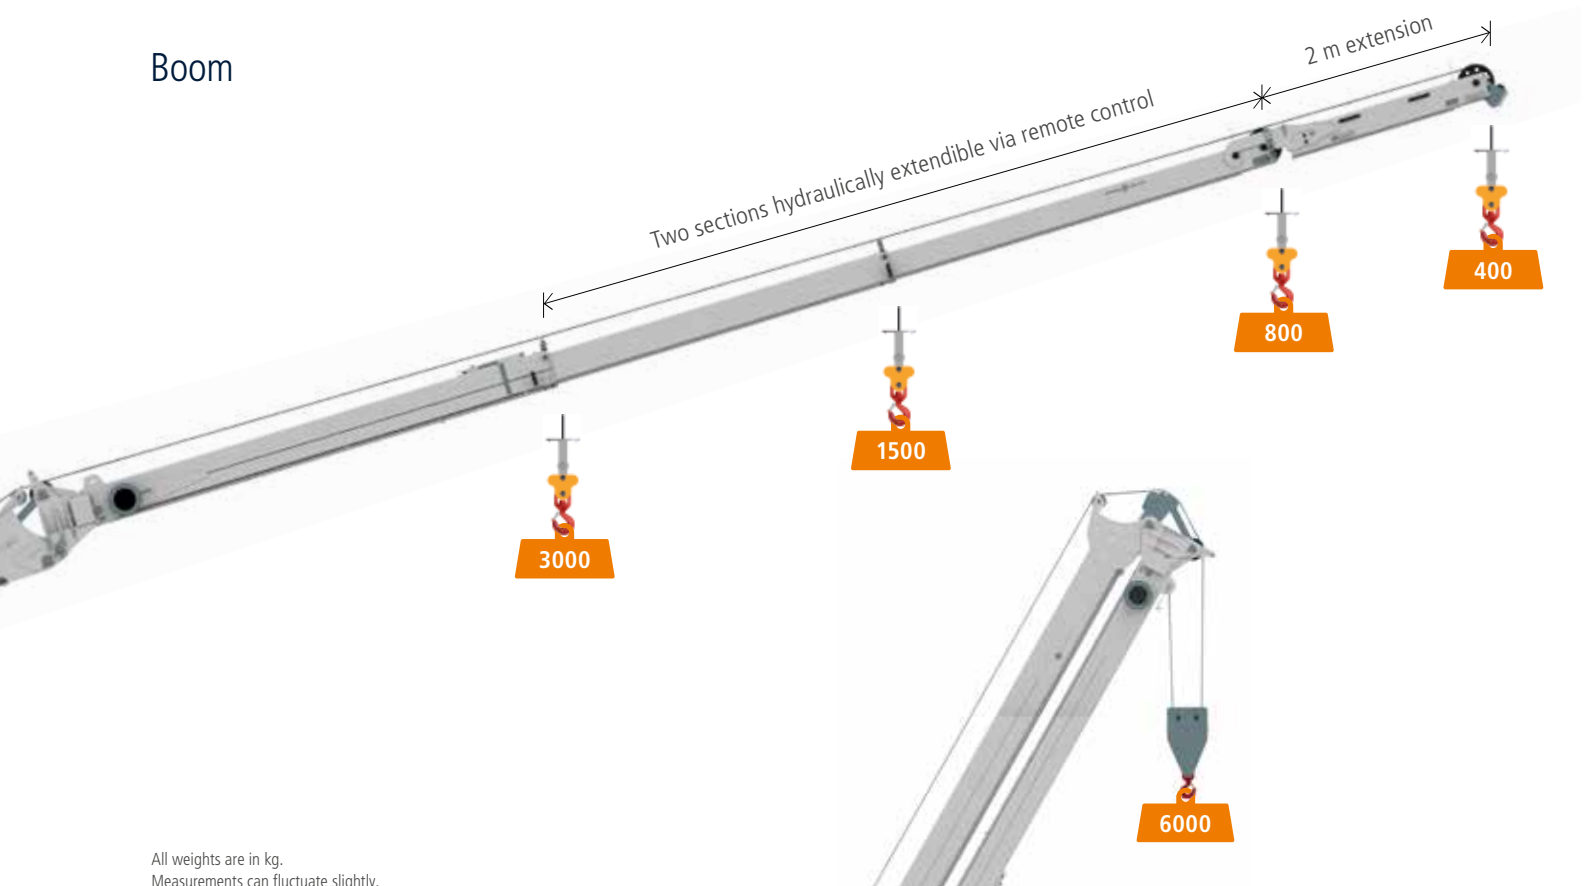

All rights reserved for changes.

We recommend the AK 46/6000 for all those that want to playfully reach the rear side of roofs or buildings. It has a comparatively low body weight and is mounted on an 18 or 26 t truck, lifting a maximum of 6 t. On the jobsite this crane reaches up to 39 m of radius with 250 kg load and still 26m with a load of 1.000 kg on the hook- both in an almost circular radius. Upon request this crane can be fitted with a double fully hydraulic extendible fly jib.

Camera technology is also available as an option. It transmits a live image from the top of the boom to the colour display of the remote control. Thanks to its compact design, its convenient driving characteristics as well as its surpassing manoeuvrability, the AK 46/6000 can also be set-up and used in tight spaces.

Böcker
MY WAY TO THE TOP

Working range crane operation

All weights are in kg.
Measurements can fluctuate slightly.

Working range
platform operation

Boom

All weights are in kg.
Measurements can fluctuate slightly.