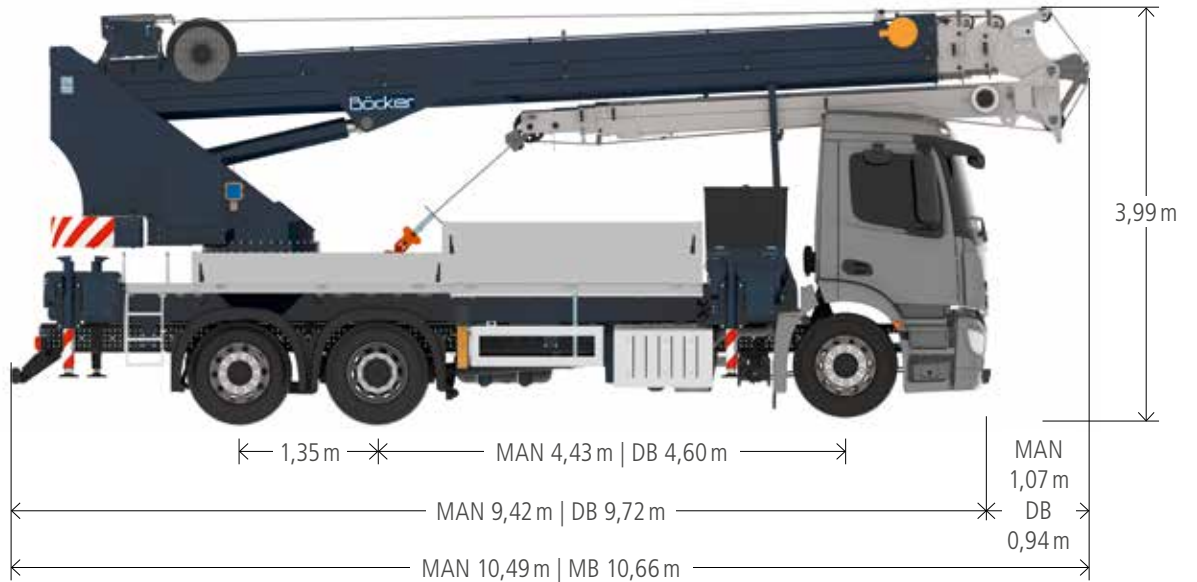

Dimensions

Böcker

www.boecker.de

Boecker UK Limited

Grazebrook Industrial Park
Dudley · Hulbert Drive
West Midlands UK-DY2 0XW

Fon +44 (0)77 20942491
info@boecker.co.uk