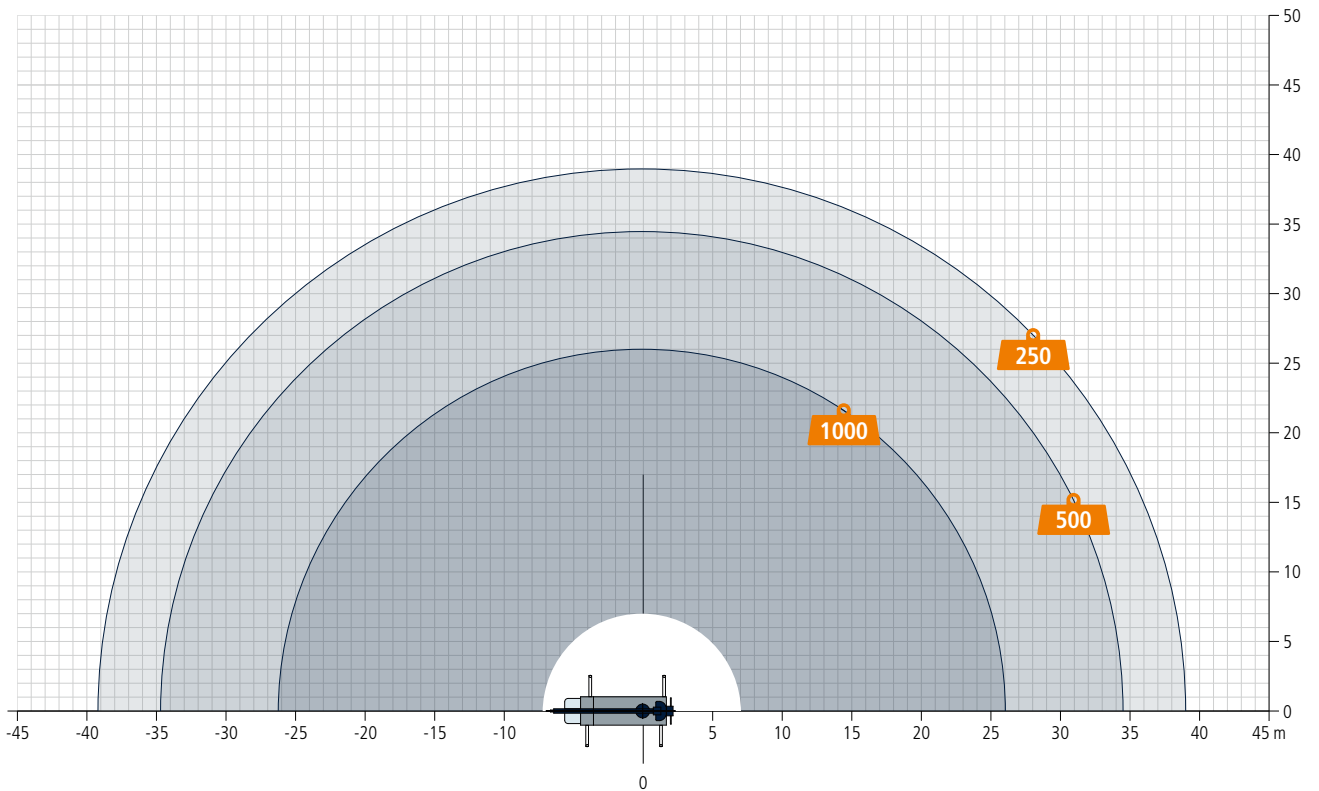

Truck Crane AK 46/6000

Technical Data

Permissible gross vehicle weight (t)	18 / 26
Max. payload (kg)	3.000 (optional 6.000)
Max. extension length (m)	44,0 (optional 46,0)
Working height up to boom (m)	33,8
Boom extendable (m)	5,3 / 8,1 / 11,0
Boom payload (kg)	3.000 / 1.500 / 800 / (400)
Main mast angle (degrees)	85
Boom angle (degrees)	162
Pivoting range (degrees)	+/- 310
Hook speed (m/min)	45
Range for crane operation at 250 kg (m)	38,0 (39,0)
Range for crane operation at 500 kg (m)	34,5
Range for crane operation at 1 t (m)	26,0
Range for crane operation at 2 t (m)	17,7
Range for crane operation at 4 t (m)	11,0
Range for crane operation at 6 t (m)	8,0
Range for crane operation at 12 t (m)	-
Range for platform operation with rotatable basket (m)	33,1 at 250 kg 35,3 at 100 kg
Range for platform operation with hooped basket (m)	34,3 at 250 kg 37,4 at 100 kg
Working height with rotatable basket max. (m)	43,3
Working height with hooped basket max. (m)	46,0

All rights reserved for changes.

We recommend the AK 46/6000 for all those that want to playfully reach the rear side of roofs or buildings. It has a comparatively low body weight and is mounted on an 18 or 26 t truck, lifting a maximum of 6 t. On the jobsite this crane reaches up to 39 m of radius with 250 kg load and still 26m with a load of 1.000 kg on the hook- both in an almost circular radius. Upon request this crane can be fitted with a double fully hydraulic extendible fly jib.

Camera technology is also available as an option. It transmits a live image from the top of the boom to the colour display of the remote control. Thanks to its compact design, its convenient driving characteristics as well as its surpassing manoeuvrability, the AK 46/6000 can also be set-up and used in tight spaces.

Böcker
MY WAY TO THE TOP

Working range crane operation

All weights are in kg.
Measurements can fluctuate slightly.

Working range
platform operation

Boom

All weights are in kg.
Measurements can fluctuate slightly.