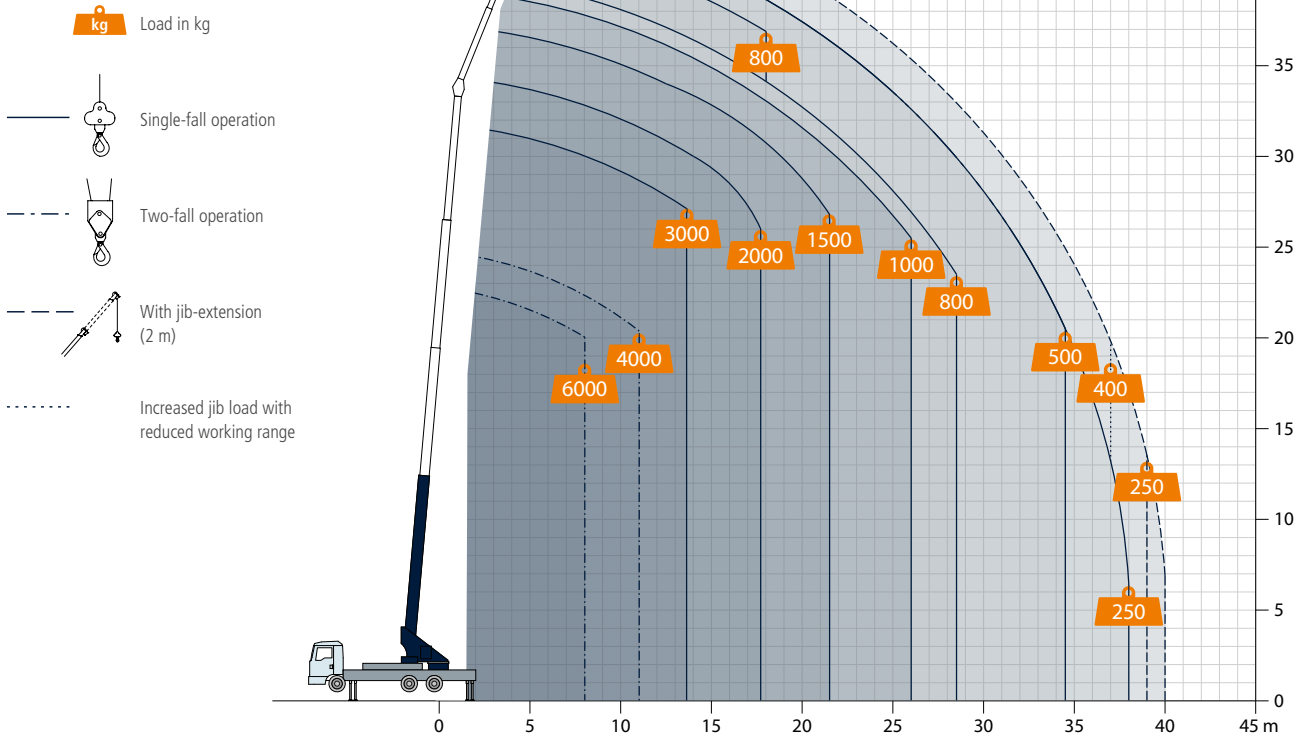

Truck Crane AK 46/6000

Technical Data

Permissible gross vehicle weight (t)	18 / 26
Max. payload (kg)	3.000 (optional 6.000)
Max. extension length (m)	44,0 (optional 46,0)
Working height up to boom (m)	33,8
Boom extendable (m)	5,3 / 8,1 / 11,0
Boom payload (kg)	3.000 / 1.500 / 800 / (400)
Main mast angle (degrees)	85
Boom angle (degrees)	162
Pivoting range (degrees)	+/- 310
Hook speed (m/min)	45
Range for crane operation at 250 kg (m)	38,0 (39,0)
Range for crane operation at 500 kg (m)	34,5
Range for crane operation at 1 t (m)	26,0
Range for crane operation at 2 t (m)	17,7
Range for crane operation at 4 t (m)	11,0
Range for crane operation at 6 t (m)	8,0
Range for crane operation at 12 t (m)	-
Range for platform operation with rotatable basket (m)	33,1 at 250 kg 35,3 at 100 kg
Range for platform operation with hooped basket (m)	34,3 at 250 kg 37,4 at 100 kg
Working height with rotatable basket max. (m)	43,3
Working height with hooped basket max. (m)	46,0

All rights reserved for changes.

We recommend the AK 46/6000 for all those that want to playfully reach the rear side of roofs or buildings. It has a comparatively low body weight and is mounted on an 18 or 26 t truck, lifting a maximum of 6 t. On the jobsite this crane reaches up to 39 m of radius with 250 kg load and still 26m with a load of 1.000 kg on the hook- both in an almost circular radius. Upon request this crane can be fitted with a double fully hydraulic extendible fly jib.

Camera technology is also available as an option. It transmits a live image from the top of the boom to the colour display of the remote control. Thanks to its compact design, its convenient driving characteristics as well as its surpassing manoeuvrability, the AK 46/6000 can also be set-up and used in tight spaces.

Böcker
MY WAY TO THE TOP

Working range crane operation

All weights are in kg.
Measurements can fluctuate slightly.

Working range
platform operation

Boom

All weights are in kg.
Measurements can fluctuate slightly.